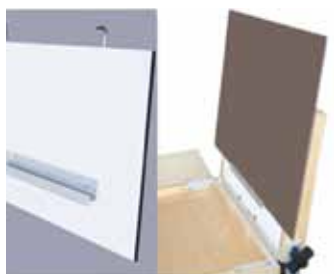

9x12 Slip-In Easel (Item#: 133.12)
MSRP: $39.99

Holds panels in an elevated position. Brackets adjust for panels up to 12" high.

Use this accessory with:	
9x12 Guerrilla Box™	✓