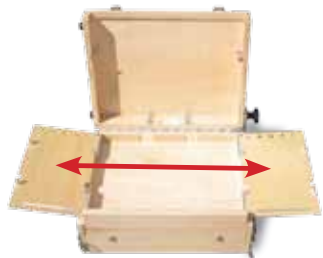

These products were designed to work with the 9x12 Guerrilla Box™. To see more accessories refer to pages 28-30.

9x12 Palette Extension Kit
(Item#: 132.12) MSRP: $37.49

Hinged palette extensions with parking slots for Hang-Up Brush Caddy and brushes.

Use this accessory with:	
9x12 Guerrilla Box™	✓