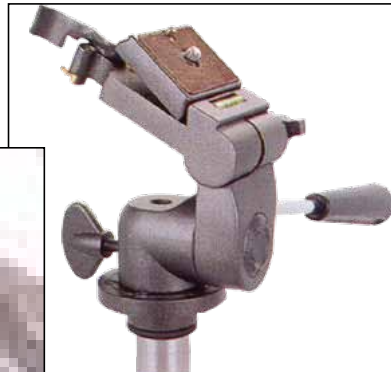

Guerrilla Painter Stone Bag (Item#: 306) MSRP: $16.49

Use this accessory with:	
Any Camera Tripod	✓

EQUIPMENT TO PAINT MORE PAINTINGS IN MORE PLACES